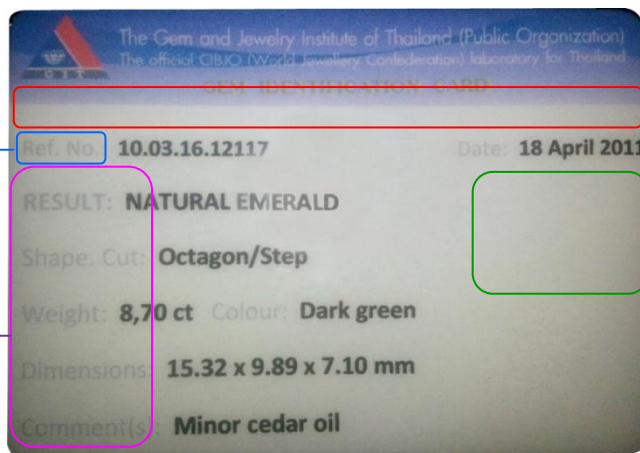

ALERT

GIT recently came across a counterfeit of our Gem Identification Card. Thus we would like to inform some noticeable points on the genuine GIT's card as follows:

Front side

- A1. GIT's Logo, the fonts of institution name and GEM IDENTIFICATION CARD are sharp and clear.
- A2. Background color gradually fades from the top.
- A3. GIT No. according to GIT system
- A4. Sharp and clear "GIT" letter on the left-hand side
- A5. Stone's photo always appears on the right-hand side.

รูปภาพเปรียบเทียบ
ใบรายงานผลการตรวจสอบแบบการ์ด
(Gem Identification Card)

GENUINE REPORT

การไล่ระดับของสี
(Fading color)

รูปภาพ
(Photo)

FAKE REPORT

GIT No.

GIT